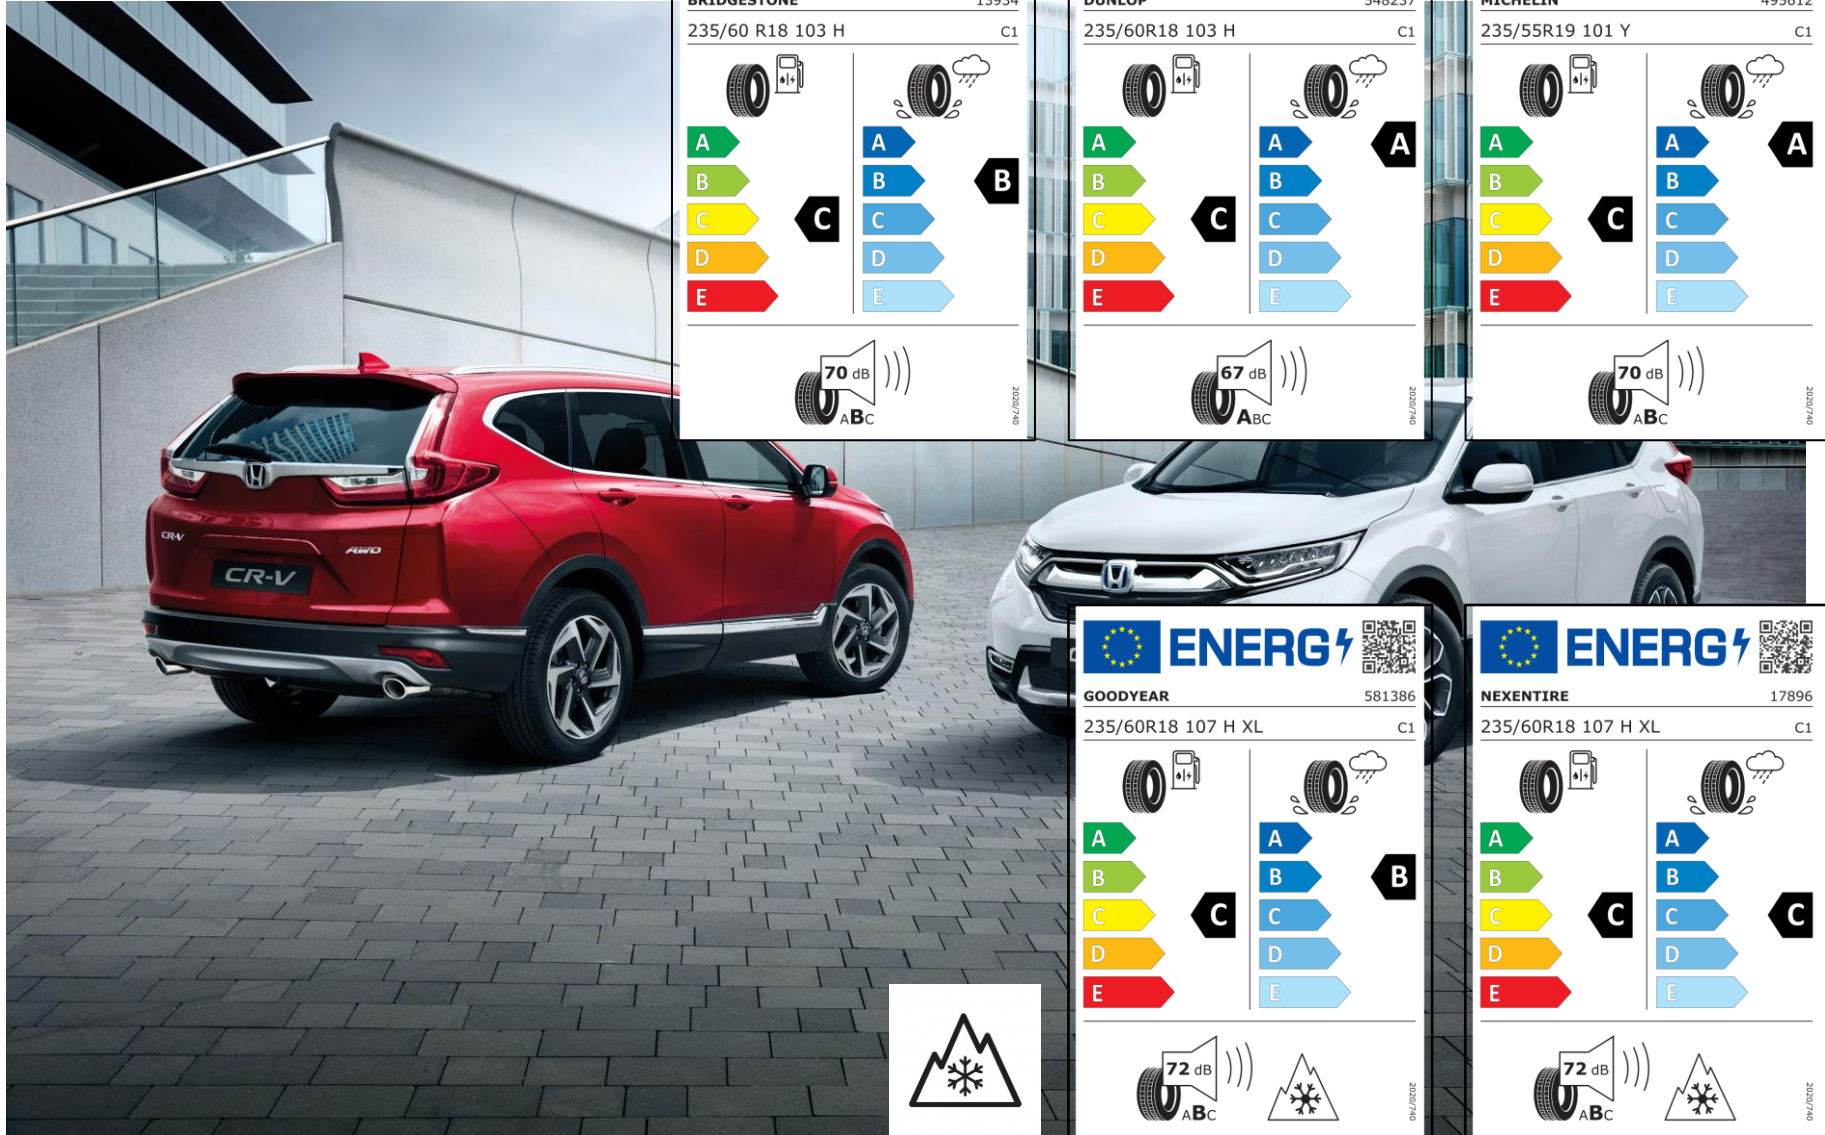

CR-V
HYBRID

ENERGY

BRIDGESTONE 13934

235/60 R18 103 H C1

A	A
B	B
C	C
D	D
E	E

C **B**

70 dB ABC

2020/740