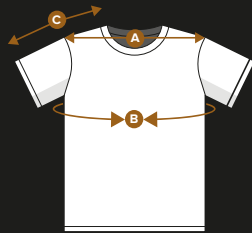

T-SHIRTS

SIZE	XS	S	M	L	XL	XXL
A SHOULDER	44 > 45	46 > 47	48 > 49	50 > 51	52 > 53	54 > 55
B CHEST	92 > 96	100 > 104	108 > 112	116 > 120	124 > 128	132 > 136
C SLEEVE	30 > 31	32 > 33	34 > 35	36 > 37	38 > 39	40 > 41

HOODIES

SIZE	XS	S	M	L	XL	XXL
A SHOULDER	45 > 46	47 > 48	49 > 50	51 > 52	53 > 54	55 > 56
B CHEST	92 > 96	100 > 104	108 > 112	116 > 120	124 > 128	132 > 136
C SLEEVE	78 > 79	80 > 81	82 > 83	84 > 85	86 > 87	88 > 89

ALL MEASUREMENTS ARE IN CENTIMETRES.
ALL SIZES ARE APPROXIMATE AND GUIDANCE ONLY AND ARE SUBJECT TO TOLERANCES DUE TO GARMENT WASH.

Products with different sizes will have the size letters added to the end of the product code.
For example: a product in **XL** has the code **08HOV-H18-1XL**