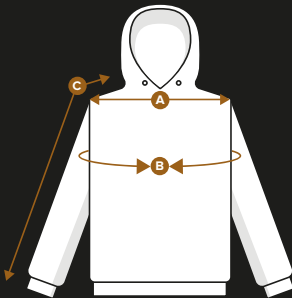

T-SHIRTS

SIZE	XS	S	M	L	XL	XXL
A SHOULDER	44 > 45	46 > 47	48 > 49	50 > 51	52 > 53	54 > 55
B CHEST	92 > 96	100 > 104	108 > 112	116 > 120	124 > 128	132 > 136
C SLEEVE	30 > 31	32 > 33	34 > 35	36 > 37	38 > 39	40 > 41

HOODIES

SIZE	XS	S	M	L	XL	XXL
A SHOULDER	45 > 46	47 > 48	49 > 50	51 > 52	53 > 54	55 > 56
B CHEST	92 > 96	100 > 104	108 > 112	116 > 120	124 > 128	132 > 136
C SLEEVE	78 > 79	80 > 81	82 > 83	84 > 85	86 > 87	88 > 89

ALL MEASUREMENTS ARE IN CENTIMETRES.
ALL SIZES ARE APPROXIMATE AND GUIDANCE ONLY AND ARE SUBJECT TO TOLERANCES DUE TO GARMENT WASH.

Products with different sizes will have the size letters added to the end of the product code.
For example: a product in **XL** has the code **08HOV-H18-1XL**